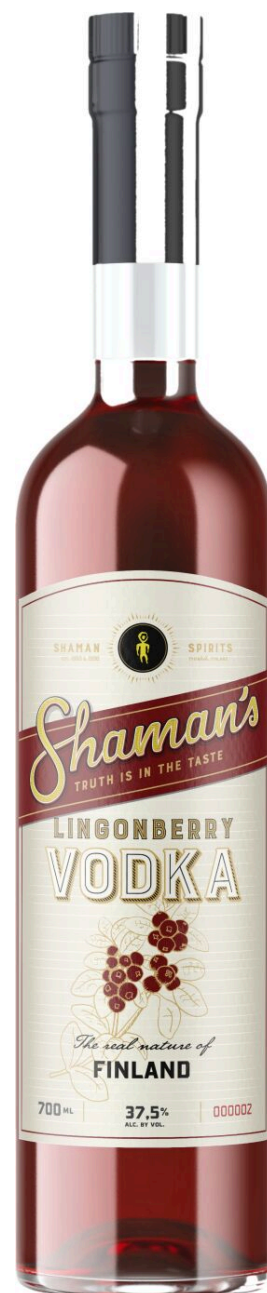

Finland

SHAMAN'S LINGONBERRY VODKA

WINE TYPE Vodkas
MANUFACTURER
ALCOHOL CONTENT 37,5%

PACKAGE SIZE 6 bottle(s)
BOTTLE CLOSING Plastic closure
BOTTLE SIZE 0,7 l
PRODUCT NUMBER 133012

AVAILABLE FROM FOLLOWING WHOLESALERS

WWW.NOREX.FI

tilaukset@norex.fi

Suomen Alkoholitukku

Valio Aimo

Kesko

Meira Nova

Wihuri

PM-Juomatukku