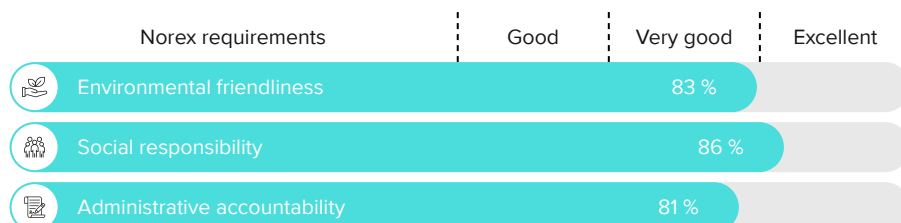

Norex Responsibility Indicator: Wolfberger

Responsibility review has been conducted by Norex. Read more norex.fi/vastuullisuusmittari