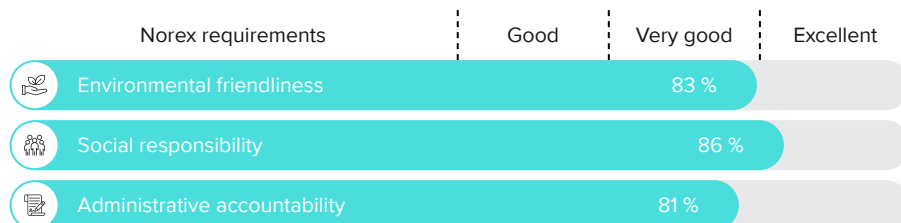

Norex Responsibility Indicator: Wolfberger

Responsibility review has been conducted by Norex. Read more norex.fi/vastuullisuusmittari