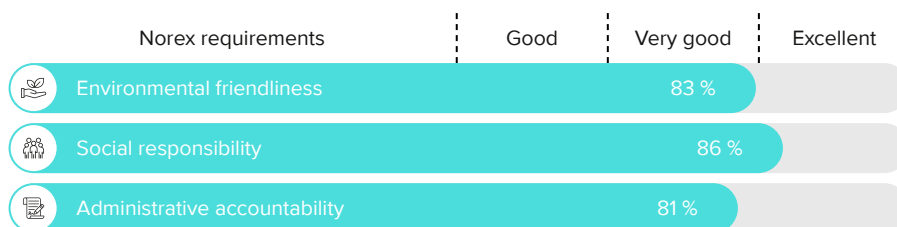

Norex Responsibility Indicator: Wolfberger

Responsibility review has been conducted by Norex. Read more norex.fi/vastuullisuusmittari