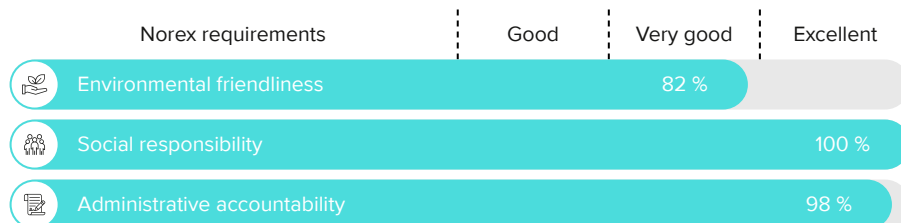

WINE TYPE	Rose wines	PACKAGE SIZE	12 bottle(s)
GRAPES	Aragonez 50% Syrah 25% Touriga Nacional 25%	BOTTLE CLOSING	Screw cap
MANUFACTURER	Casa Relvas	BOTTLE SIZE	0,375 l
ALCOHOL CONTENT	12%	PRODUCT NUMBER	198017
SUGAR CONTENT	6,5 g/l		

Norex Responsibility Indicator: Casa Relvas