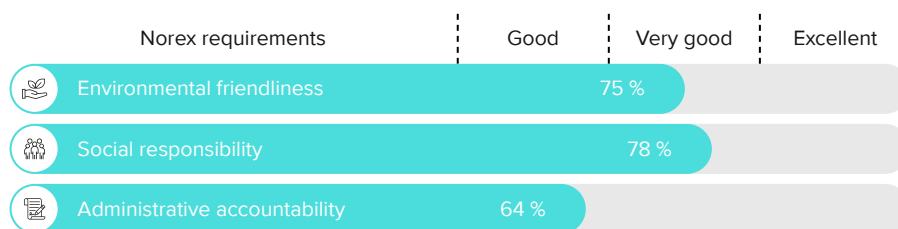

Norex Responsibility Indicator: Weingut Braun

Responsibility review has been conducted by Norex. Read more norex.fi/vastuullisuusmittari